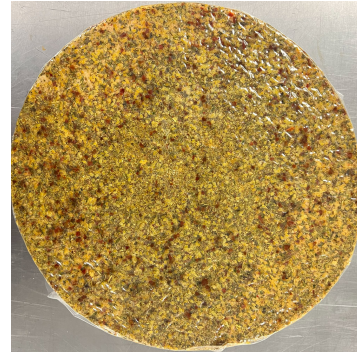

Albert's Golden Child-Wheel (Special Order*)

Albert's Golden Child is covered in a mix of spices and seasoning, most notably Turmeric that gives the rind it's goldenrod hue. This mix draws out bold umami notes from the luscious paste. Bone broth and roasted meat tones give this cheese an almost ramen or pho vibe.

Product Details

Item	018035
Brand	Hofkäserei Kraus
Sold By	CS
Pack Qty	1
Pack Size	13 LB (RW)
Case GTIN/EAN/UPC	94260634841182
Unit UPC	N/A
Country of Origin	Germany
Storage	Refrigerated
Kosher	No
Gross Case Weight	14 LB (RW)
Ingredients	Raw cow's milk, salt, herbs, cultures, rennet.
Availability	*Special Order - Please contact your sales representative for more information.